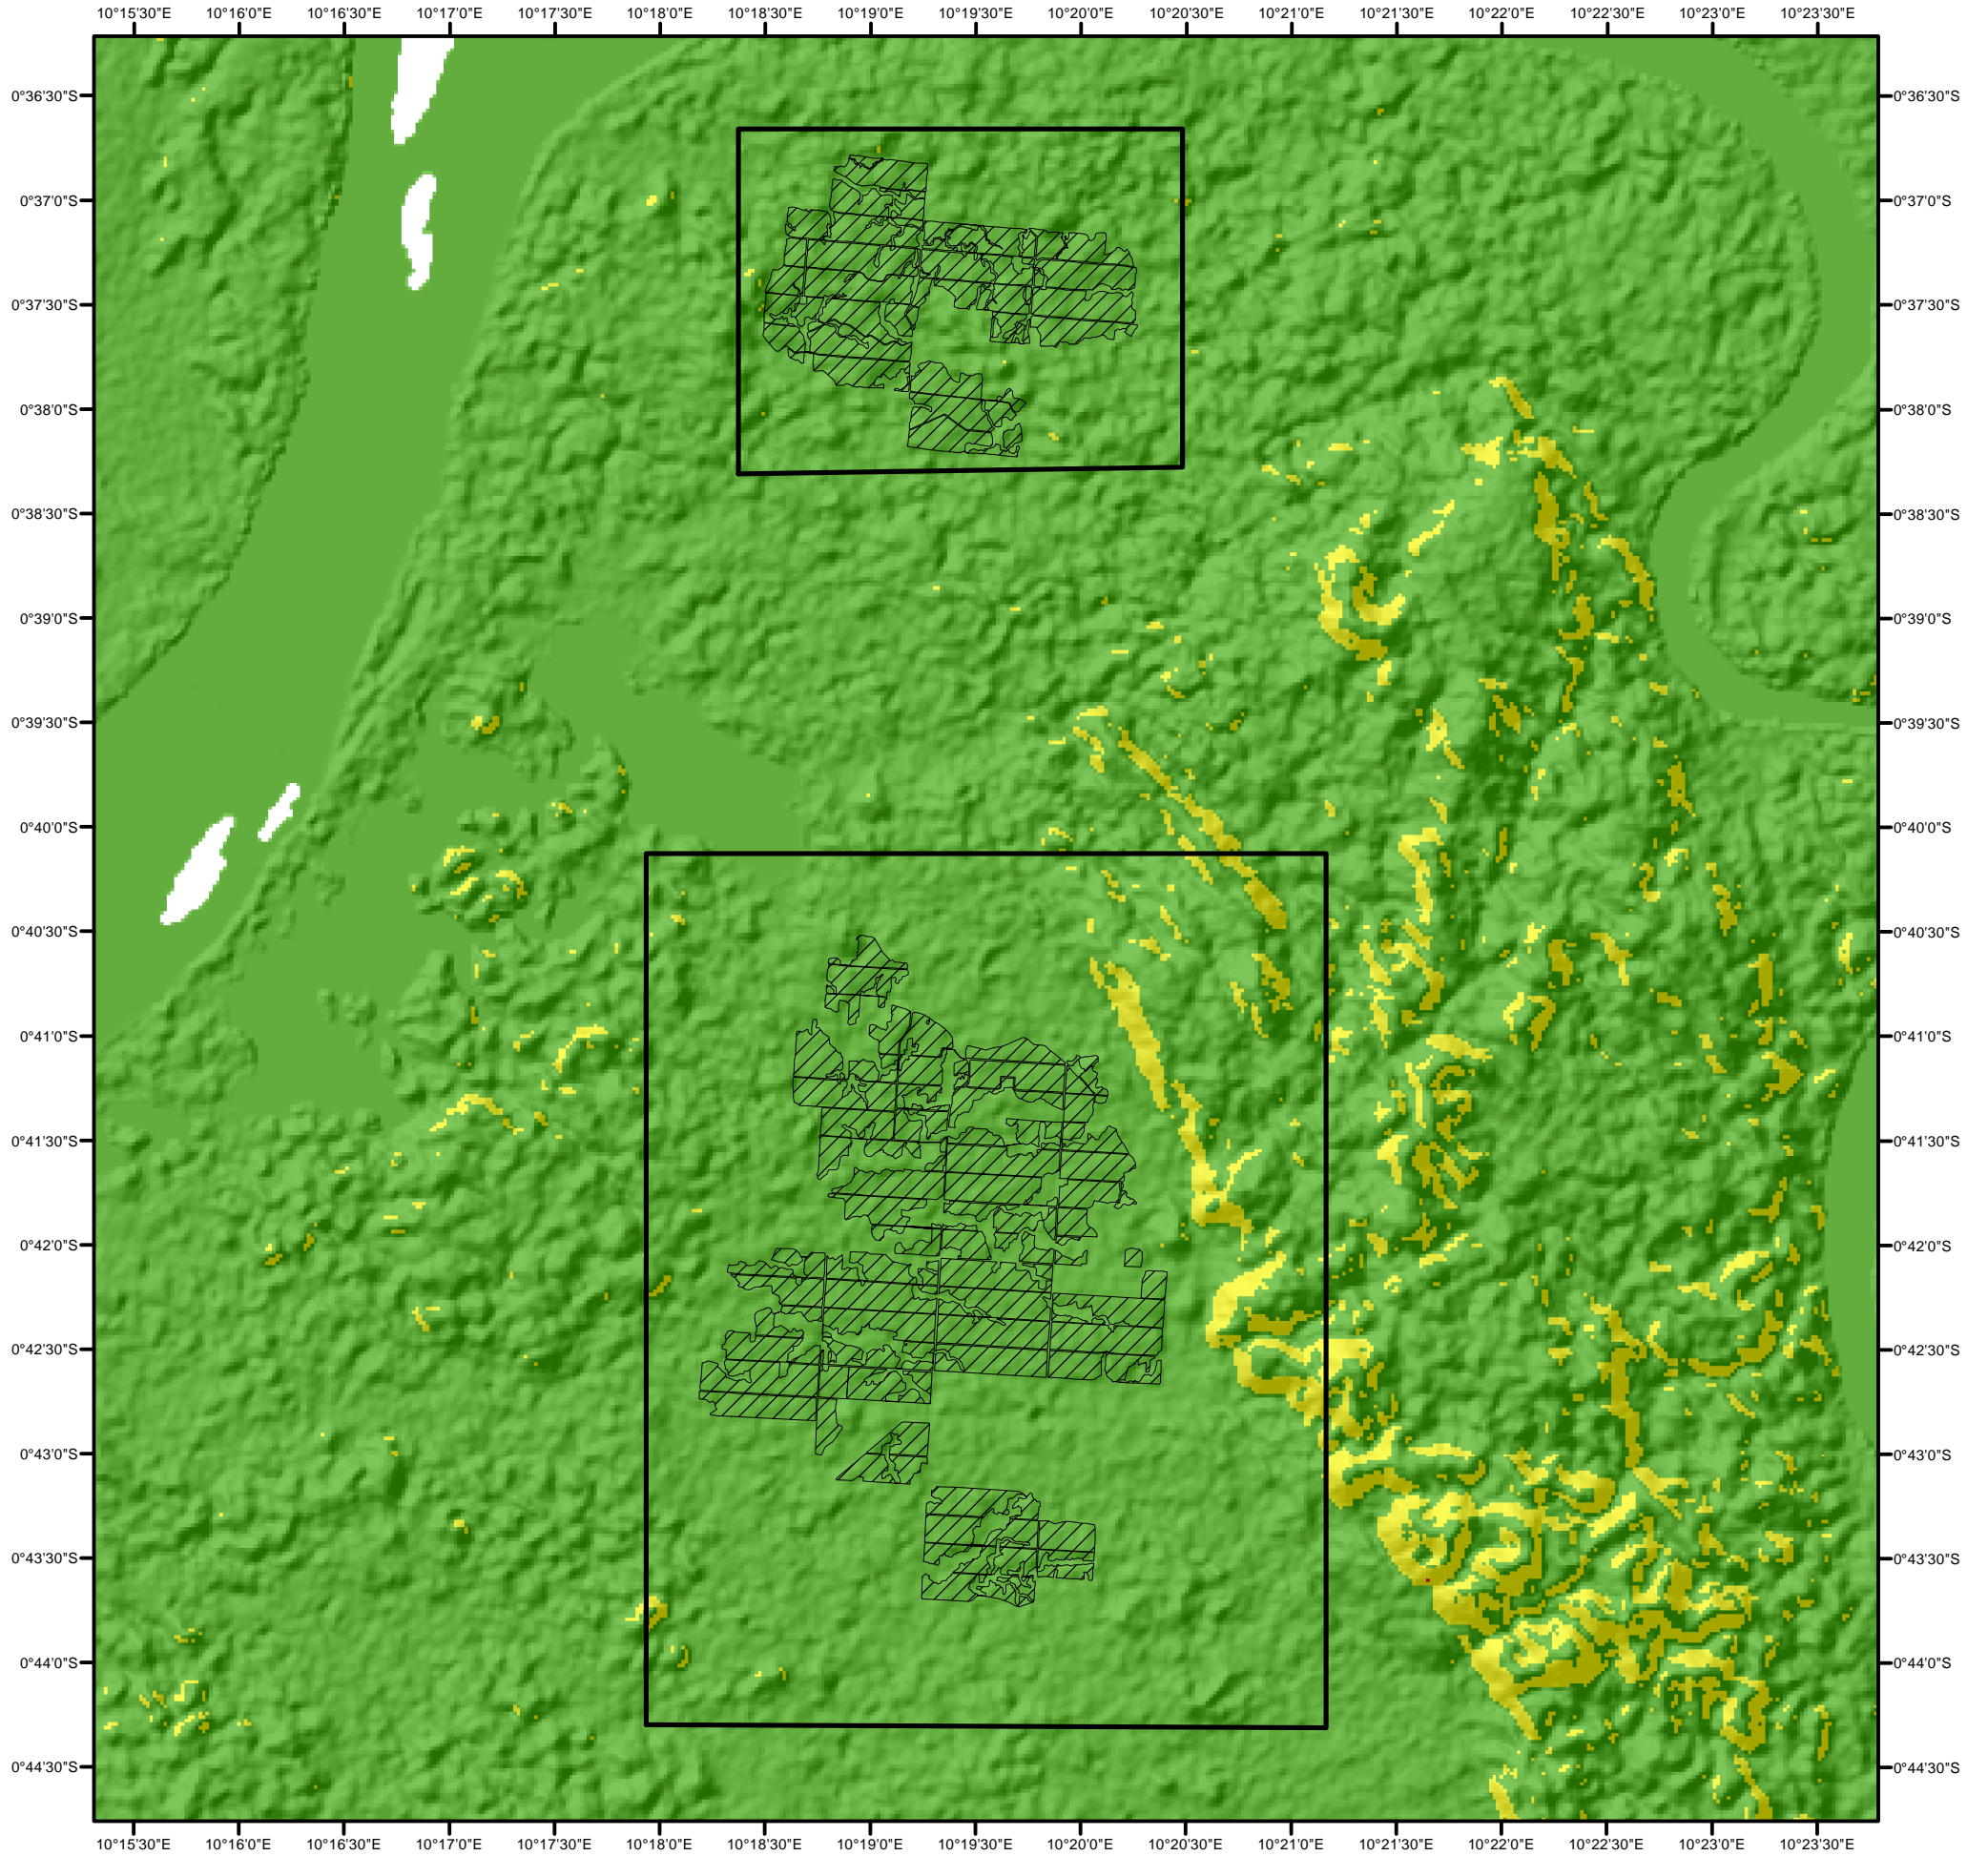

Subsidiary : SIAT GABON
 Location : ZILE
 Department : AGRIC
 Theme : SLOPE
 Map type : OFFICIAL
 Code : SIAT-ZILE-SLOPE-20-1
 Scale : 1 : 50 000

ZILE - Slope classification map

Legend

Author : Timothy Ojamiruaye
 Date : 1/14/2021
 Datum : WGS 1984 UTM Zone 32S
 Format : A3 color

Data sources : SRTM1
<https://earthexplorer.usgs.gov>,
 Shapefiles available on the Sharepoint