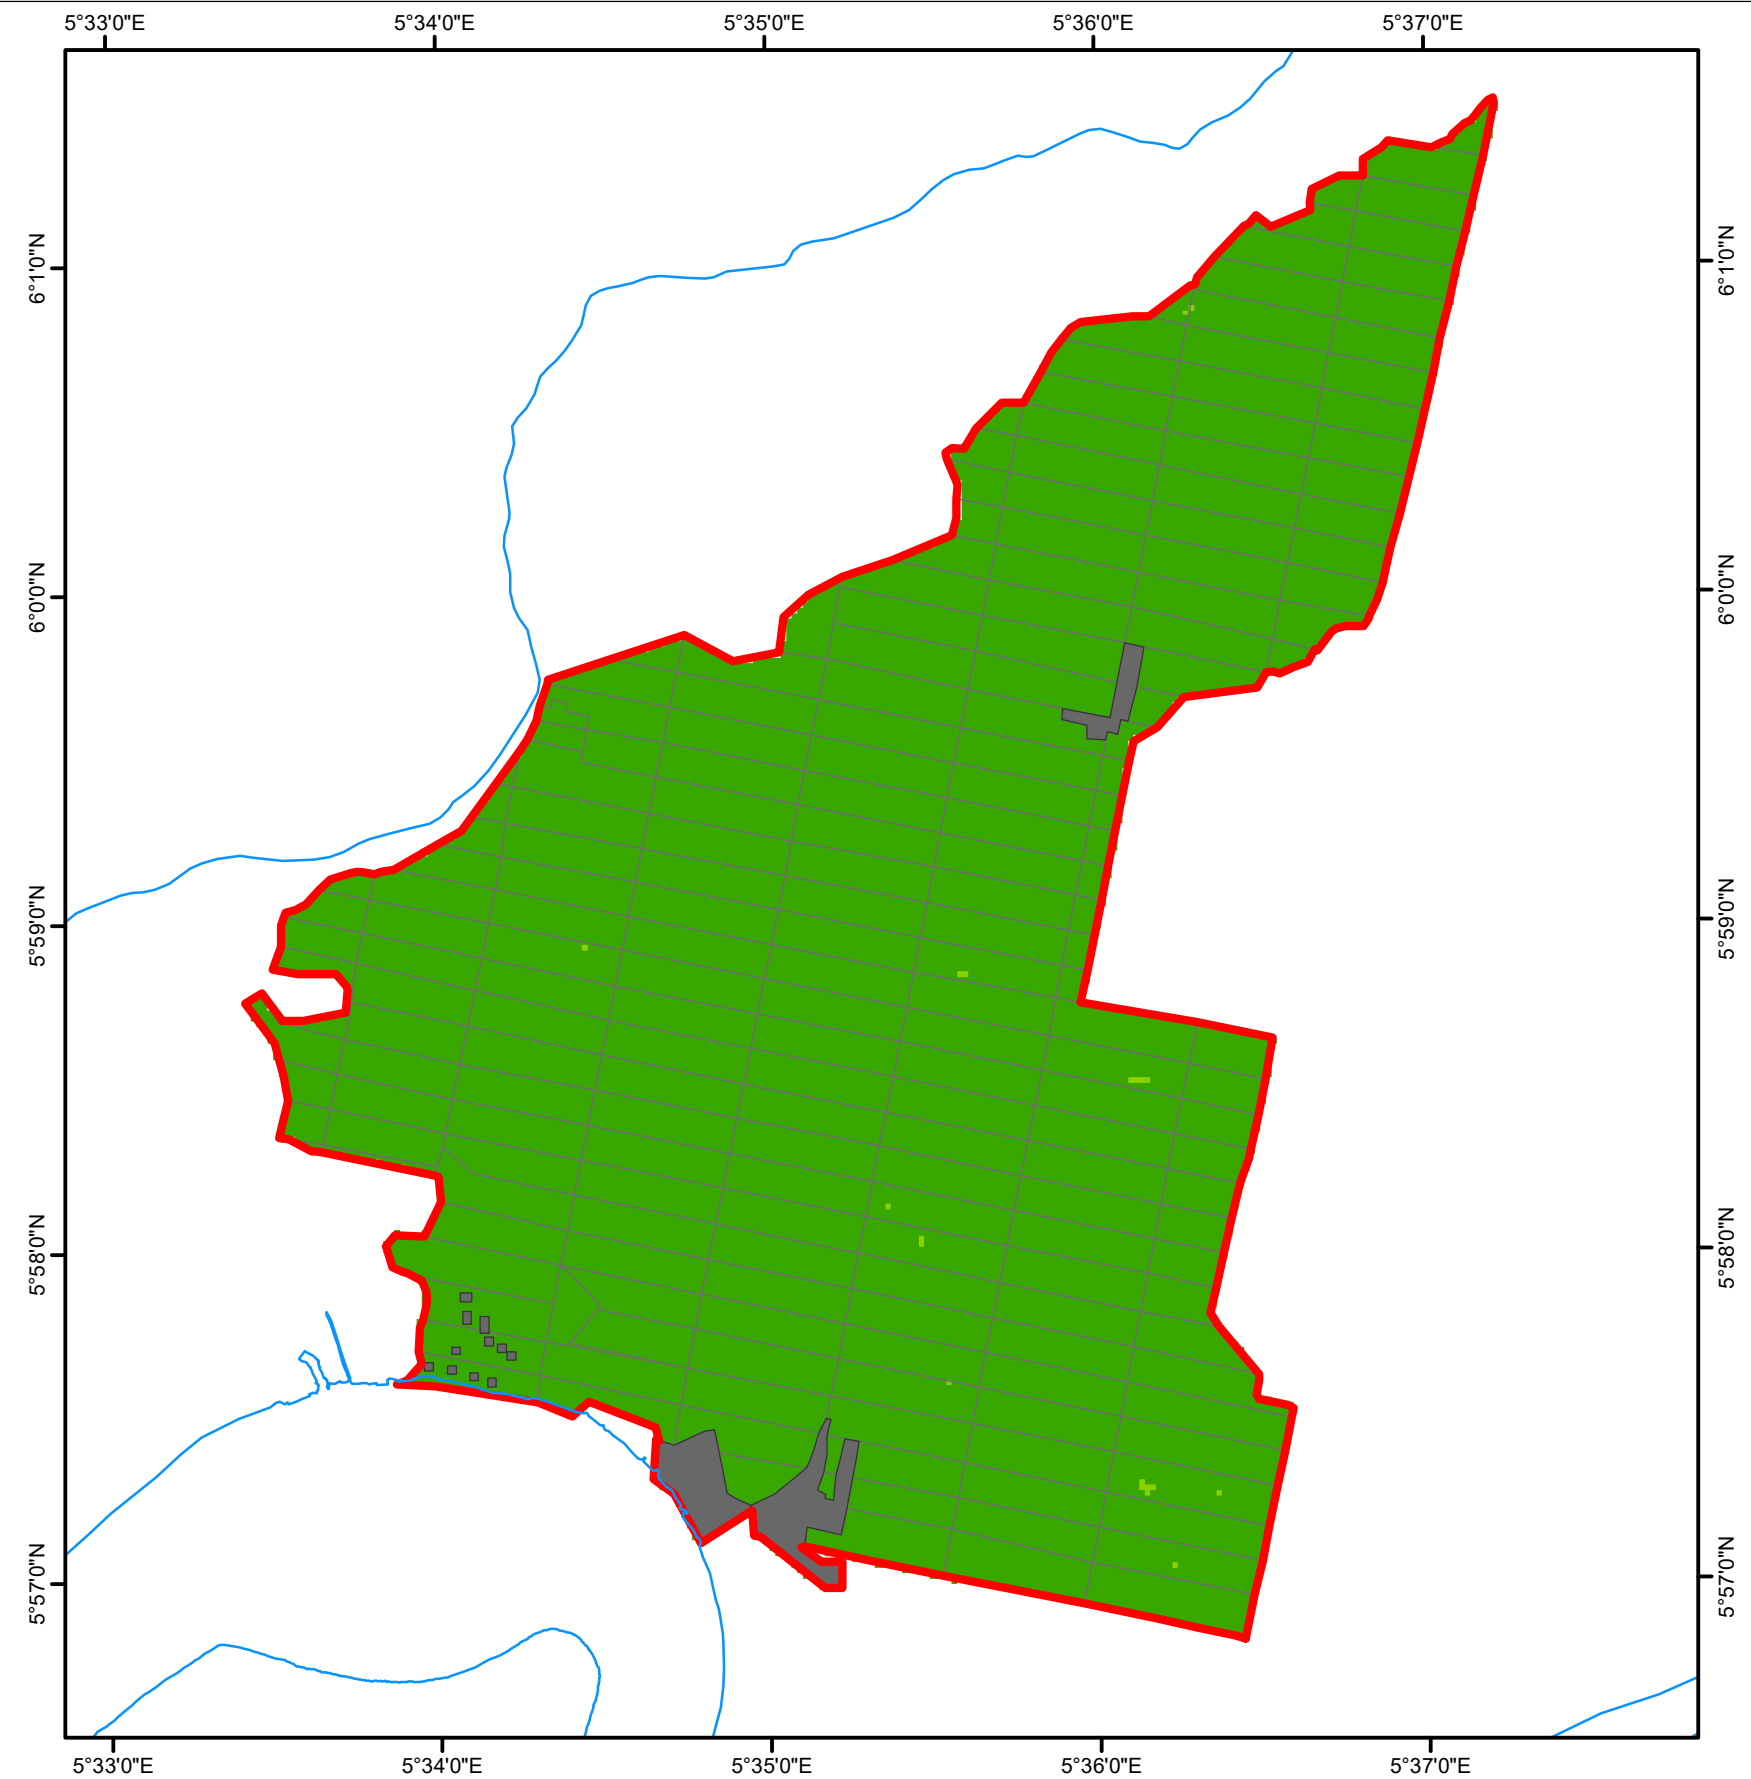

SLOPE CLASSIFICATION MAP OF PRESCO PLC - COWAN ESTATE

Scale 1:50,000

Based on SRTM 1
<https://earthexplorer.usgs.gov/>

Geographical coordinate system
WGS 1984

Presco

Map produced by Arnaud Leidgens
 31/01/2017

REGIONAL MAP OF NIGERIA
 SHOWING THE LOCATION OF DELTA STATE

MAP OF DELTA STATE SHOWING THE LOCATION
 OF PRESCO PLC COWAN ESTATE

Legend

- | | | |
|---------------------------|-----------|---------|
| Cowan estate boundaries | Buildings | 0 - 9 ° |
| Ethiope river and streams | Fields | 10-17 ° |

Slopes