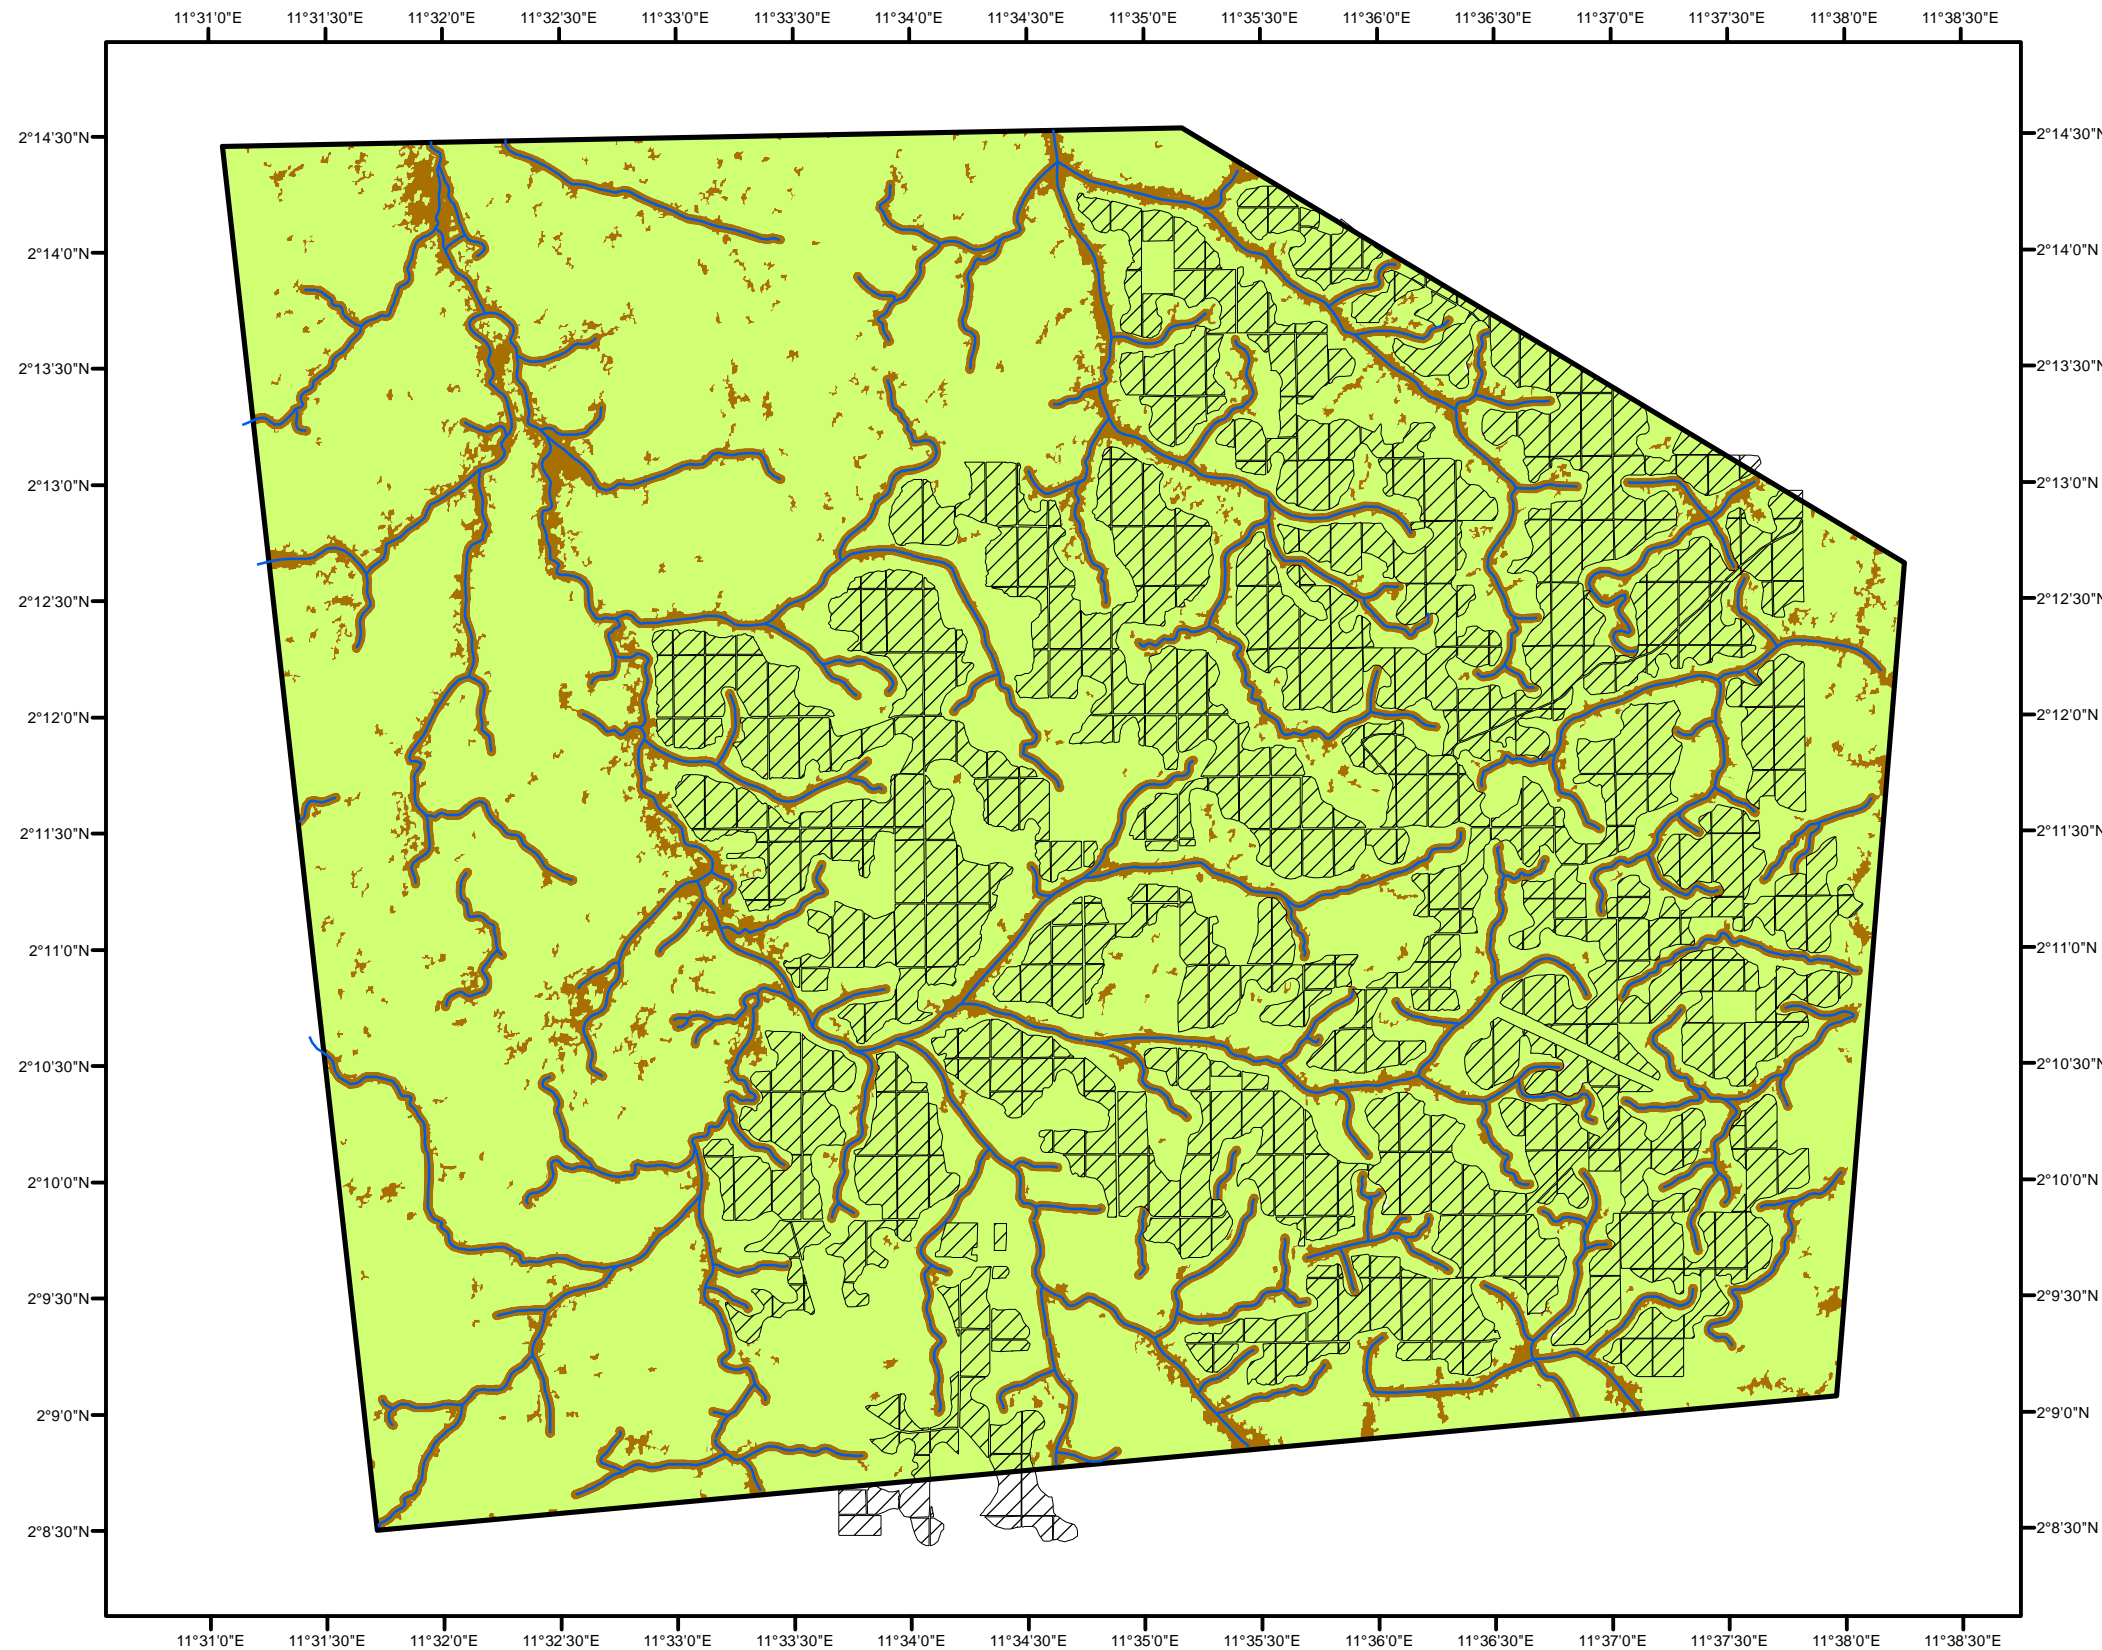

Subsidiary : **SIAT GABON**
Location : **BITAM**
Department : **AGRIC**
Theme : **ORGANIC SOILS**
Map type : **OFFICIAL**
Code : **SIAT-BITAM-SOIL-2I-1**
Scale : **1 : 60 000**

BITAM - Organic soils map

Legend

- Organic soils (minor probability)
- Non organic soils
- Boundary
- Planted areas
- Rivers & streams

Author : Timothy Ojamiruaye
Date : 1/20/2021
Datum : WGS 1984 UTM Zone 32N
Format : A3 color
Data sources : SRTM1,
Sentinel 2, ESA (December 2020)
<https://earthexplorer.usgs.gov>,
Shapefiles available on the Sharepoint