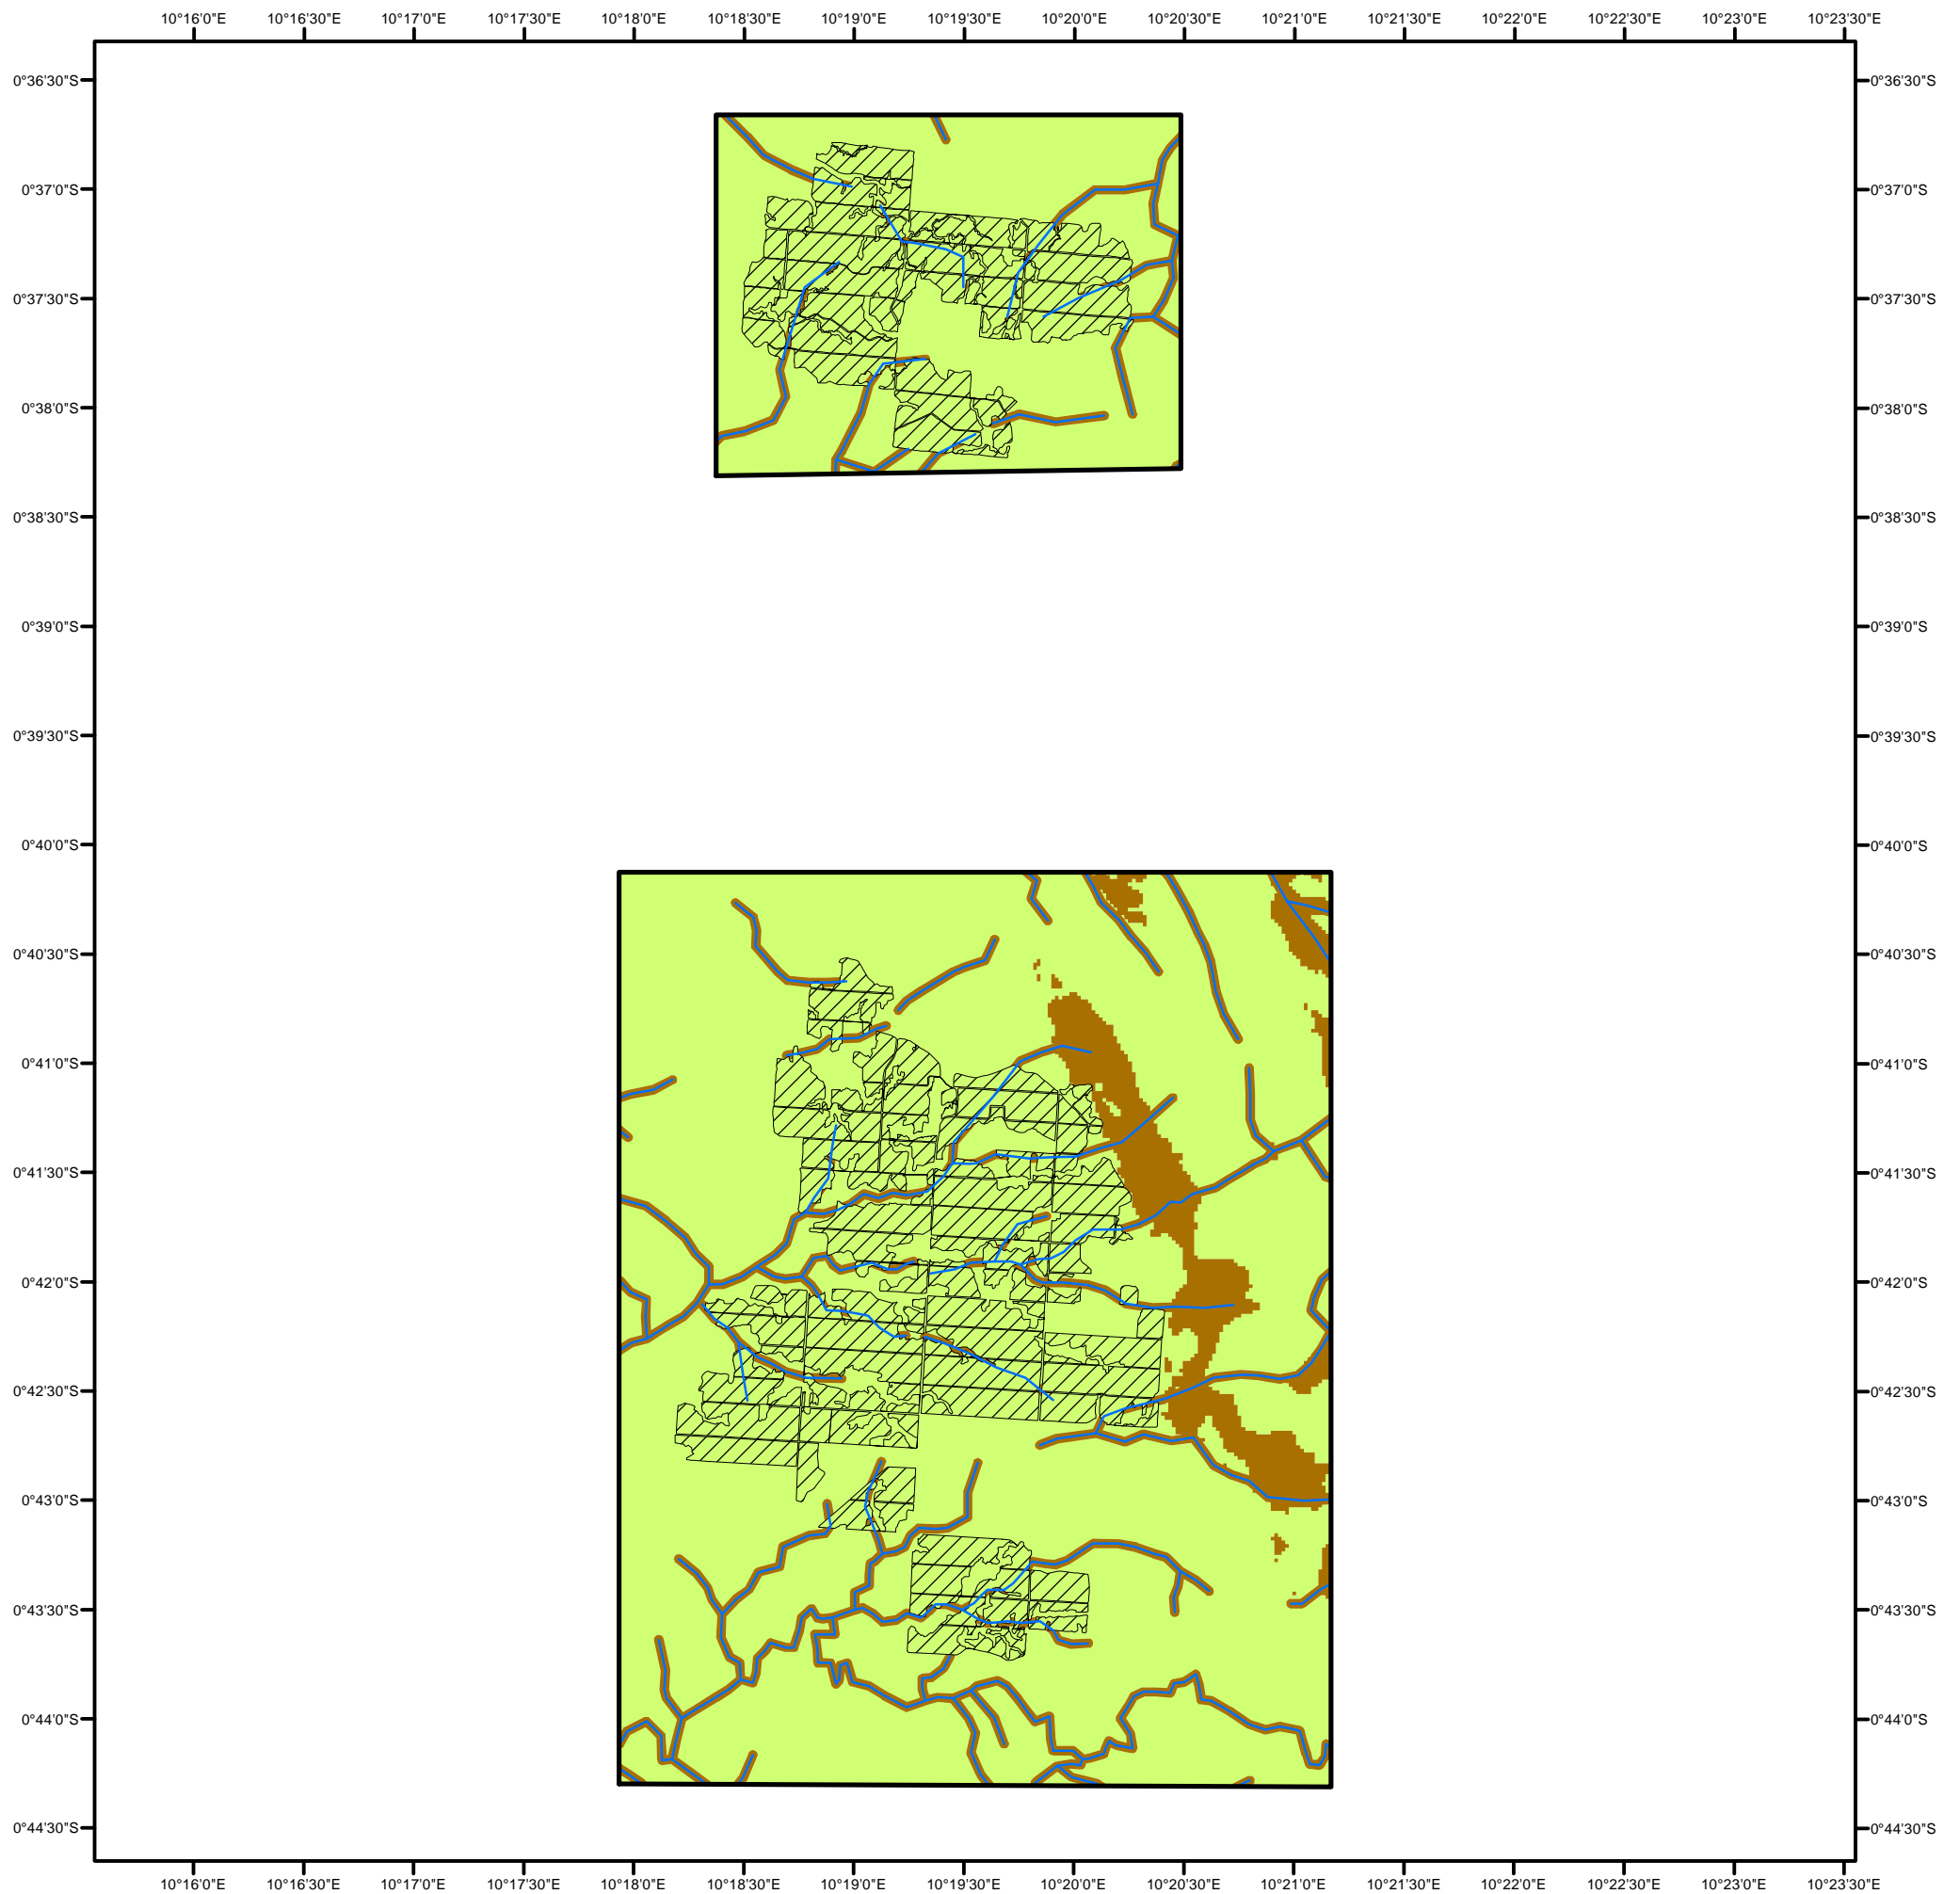

Subsidiary : SIAT GABON
 Location : ZILE
 Department : AGRIC
 Theme : ORGANIC SOILS
 Map type : OFFICIAL
 Code : SIAT-ZILE-SOIL-20-1
 Scale : 1 : 60 000

ZILE - Organic soils map

Legend

-  Organic soils (minor probability)
-  Non organic soils
-  Boundary
-  Planted areas
-  Rivers & streams

Author : Timothy Ojamiruaye
Date : 1/20/2021
Datum : WGS 1984 UTM Zone 32S
Format : A3 color
Data sources : SRTM1,
 Sentinel 2, ESA (December 2020)
<https://earthexplorer.usgs.gov>,
Shapefiles available on the Sharepoint